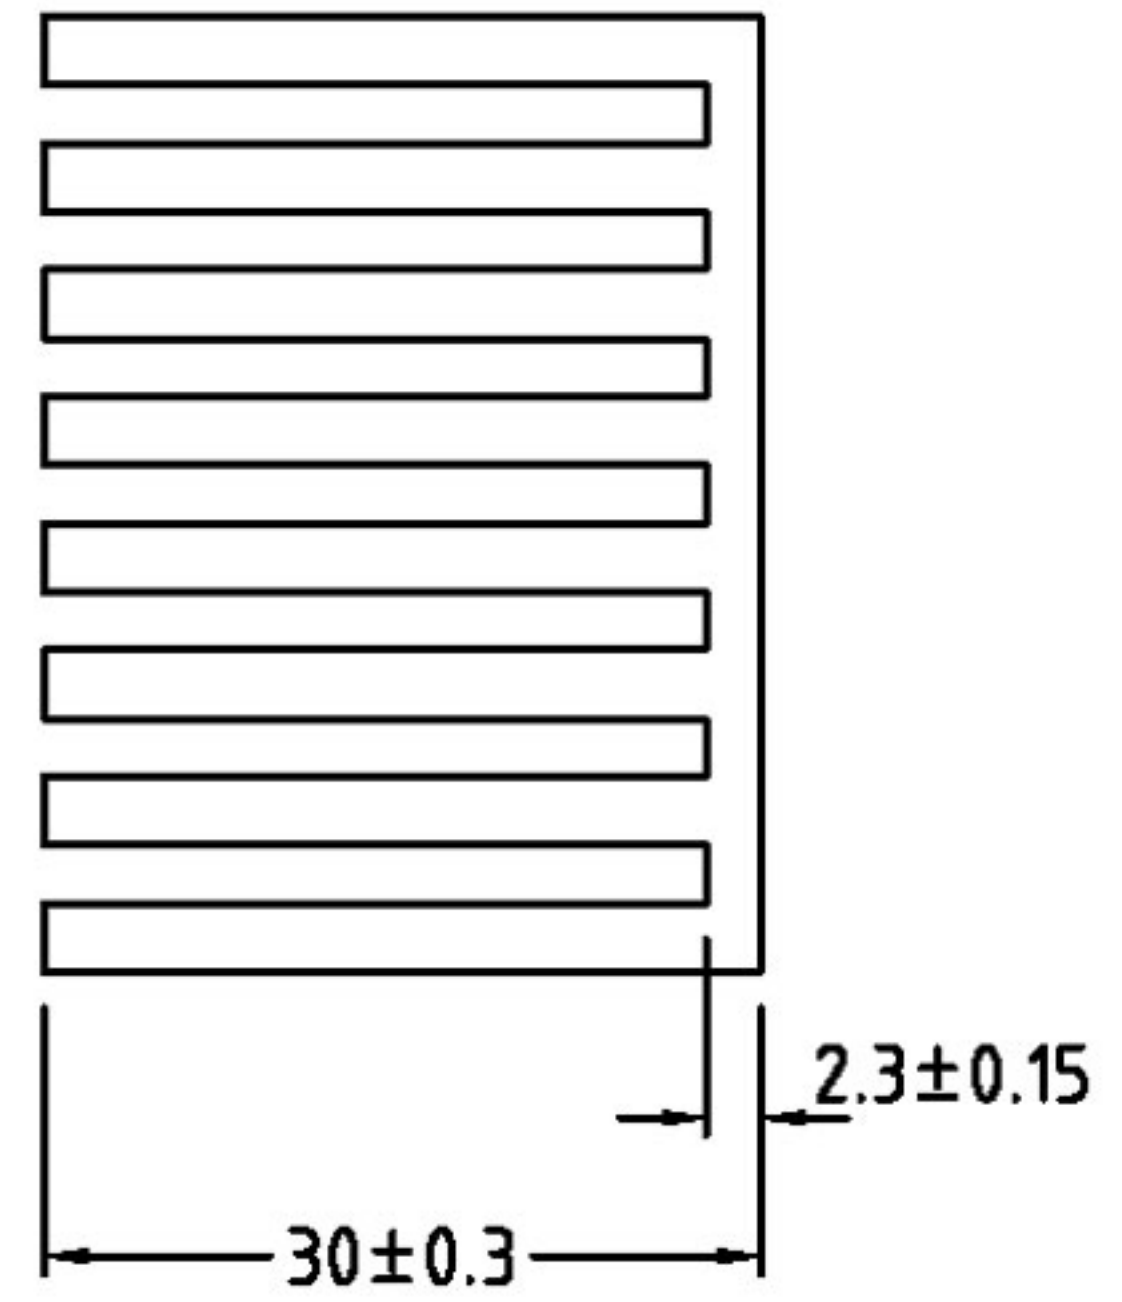

FECOM

THIRD ANGLE
PROJECTION

REMOVE ALL BURRS
& SHARP EDGES

WITH T405-38 ADHESIVE TAPE
SIZE 38mmx38mm

MATERIAL: AL6063-T5

FINISH: BLACK ANODIZE

HEAT SINK

FECOM P/N: FE-ALU-0063-001