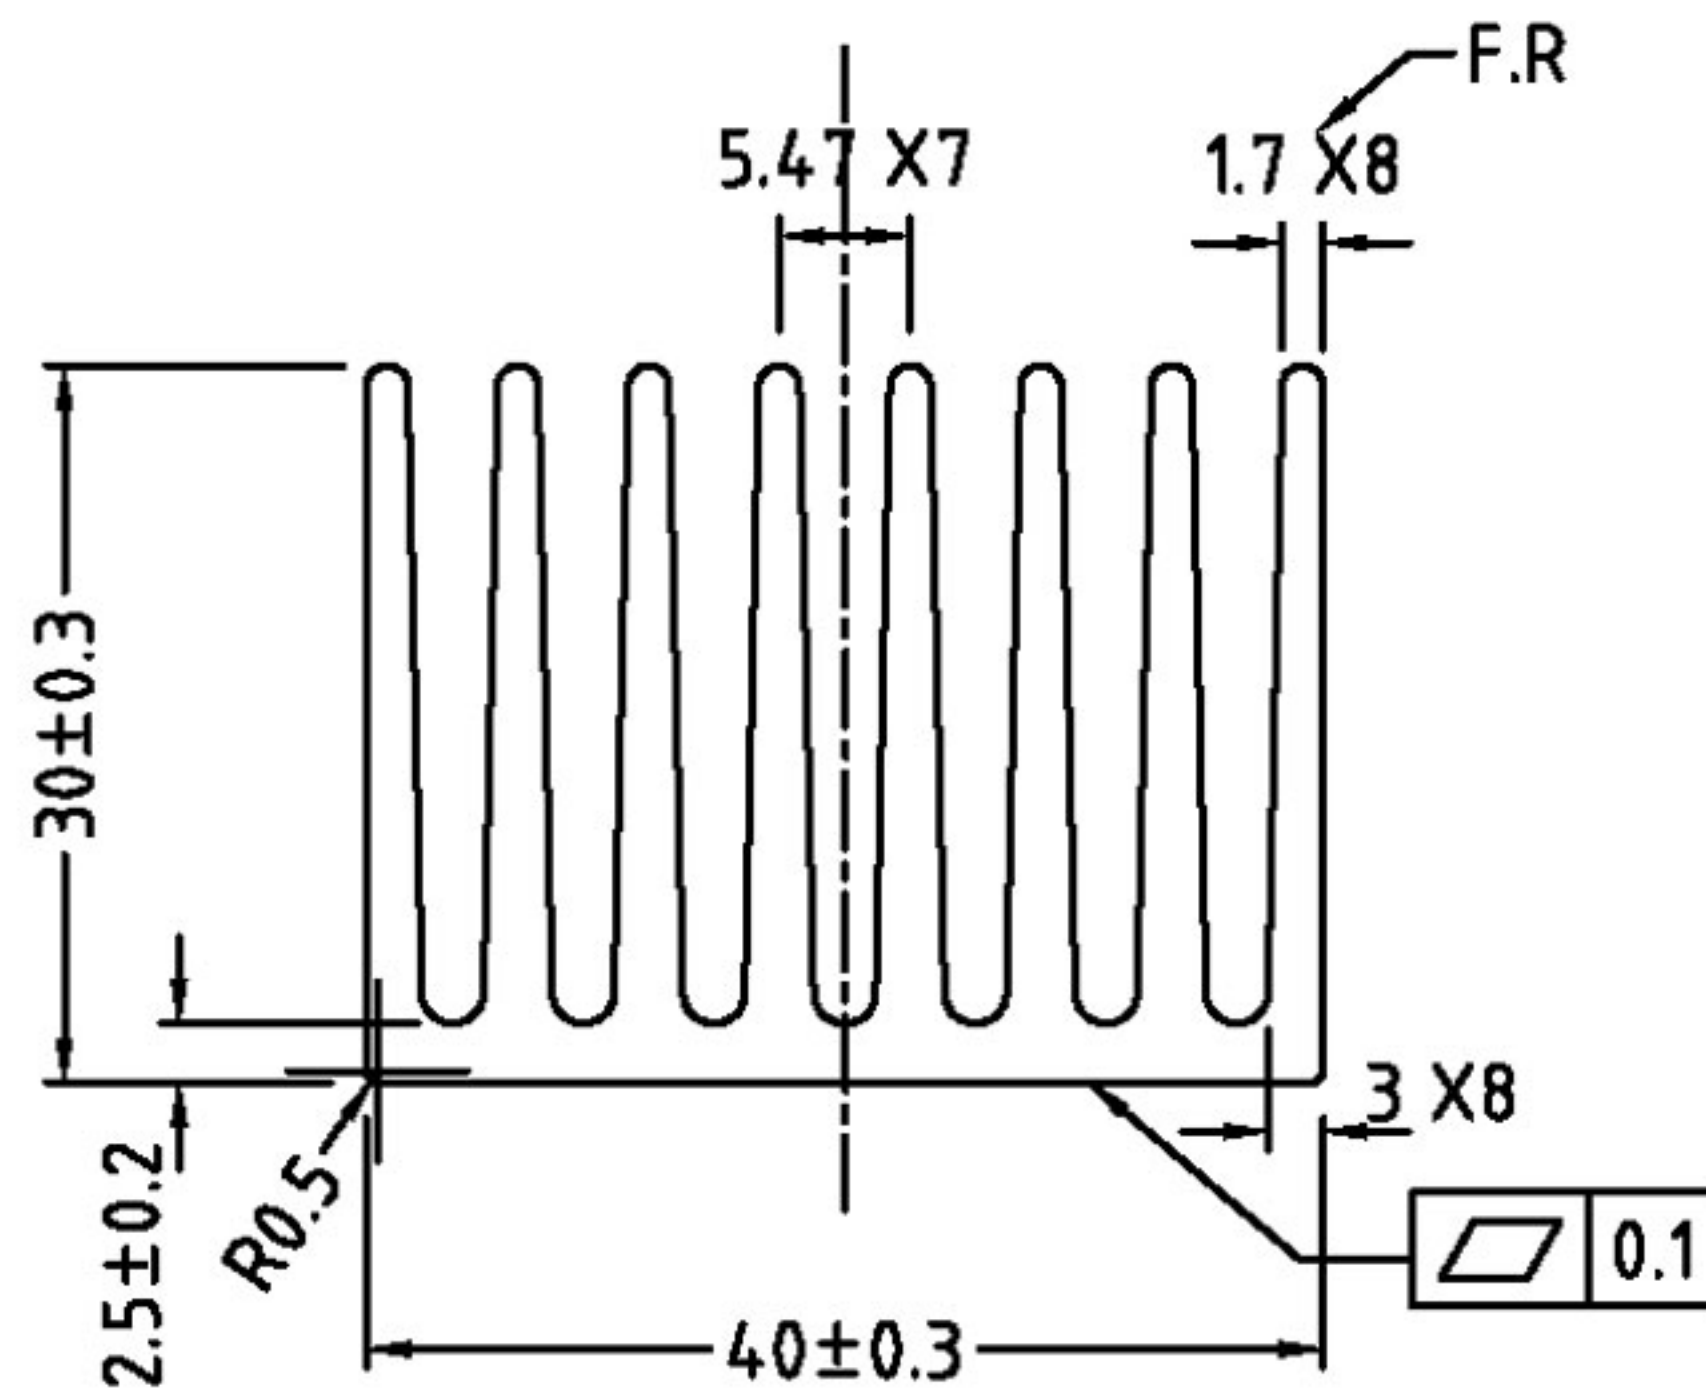

FECOM

THIRD ANGLE
PROJECTION

REMOVE ALL BURRS
& SHARP EDGES

WITH T405-38 ADHESIVE TAPE
SIZE 38mmx38mm

MATERIAL: AL6063-T5

FINISH: BLACK ANODIZE

HEAT SINK

FECOM P/N: FE-ALU-0063-001