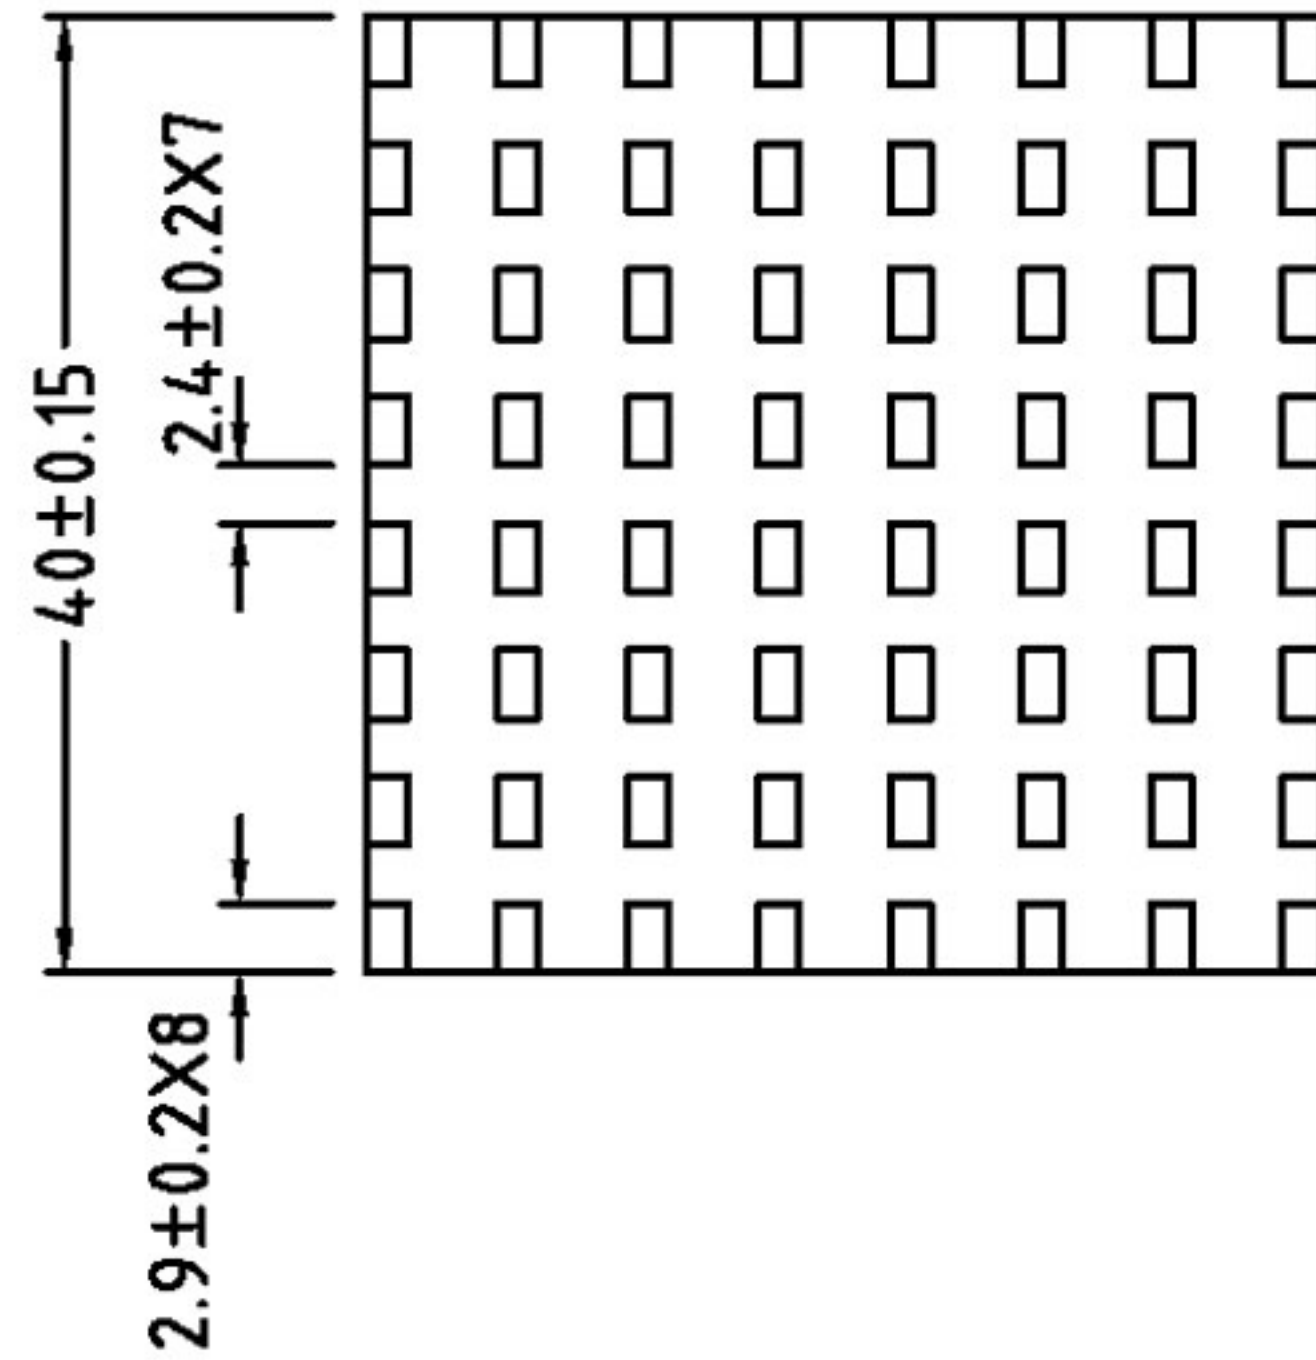

FECOM

THIRD ANGLE
PROJECTION

REMOVE ALL BURRS
& SHARP EDGES

WITH T405-38 ADHESIVE TAPE
SIZE 38mmx38mm

MATERIAL: AL6063-T5

FINISH: BLACK ANODIZE

HEAT SINK

FECOM P/N: FE-ALU-0063-001