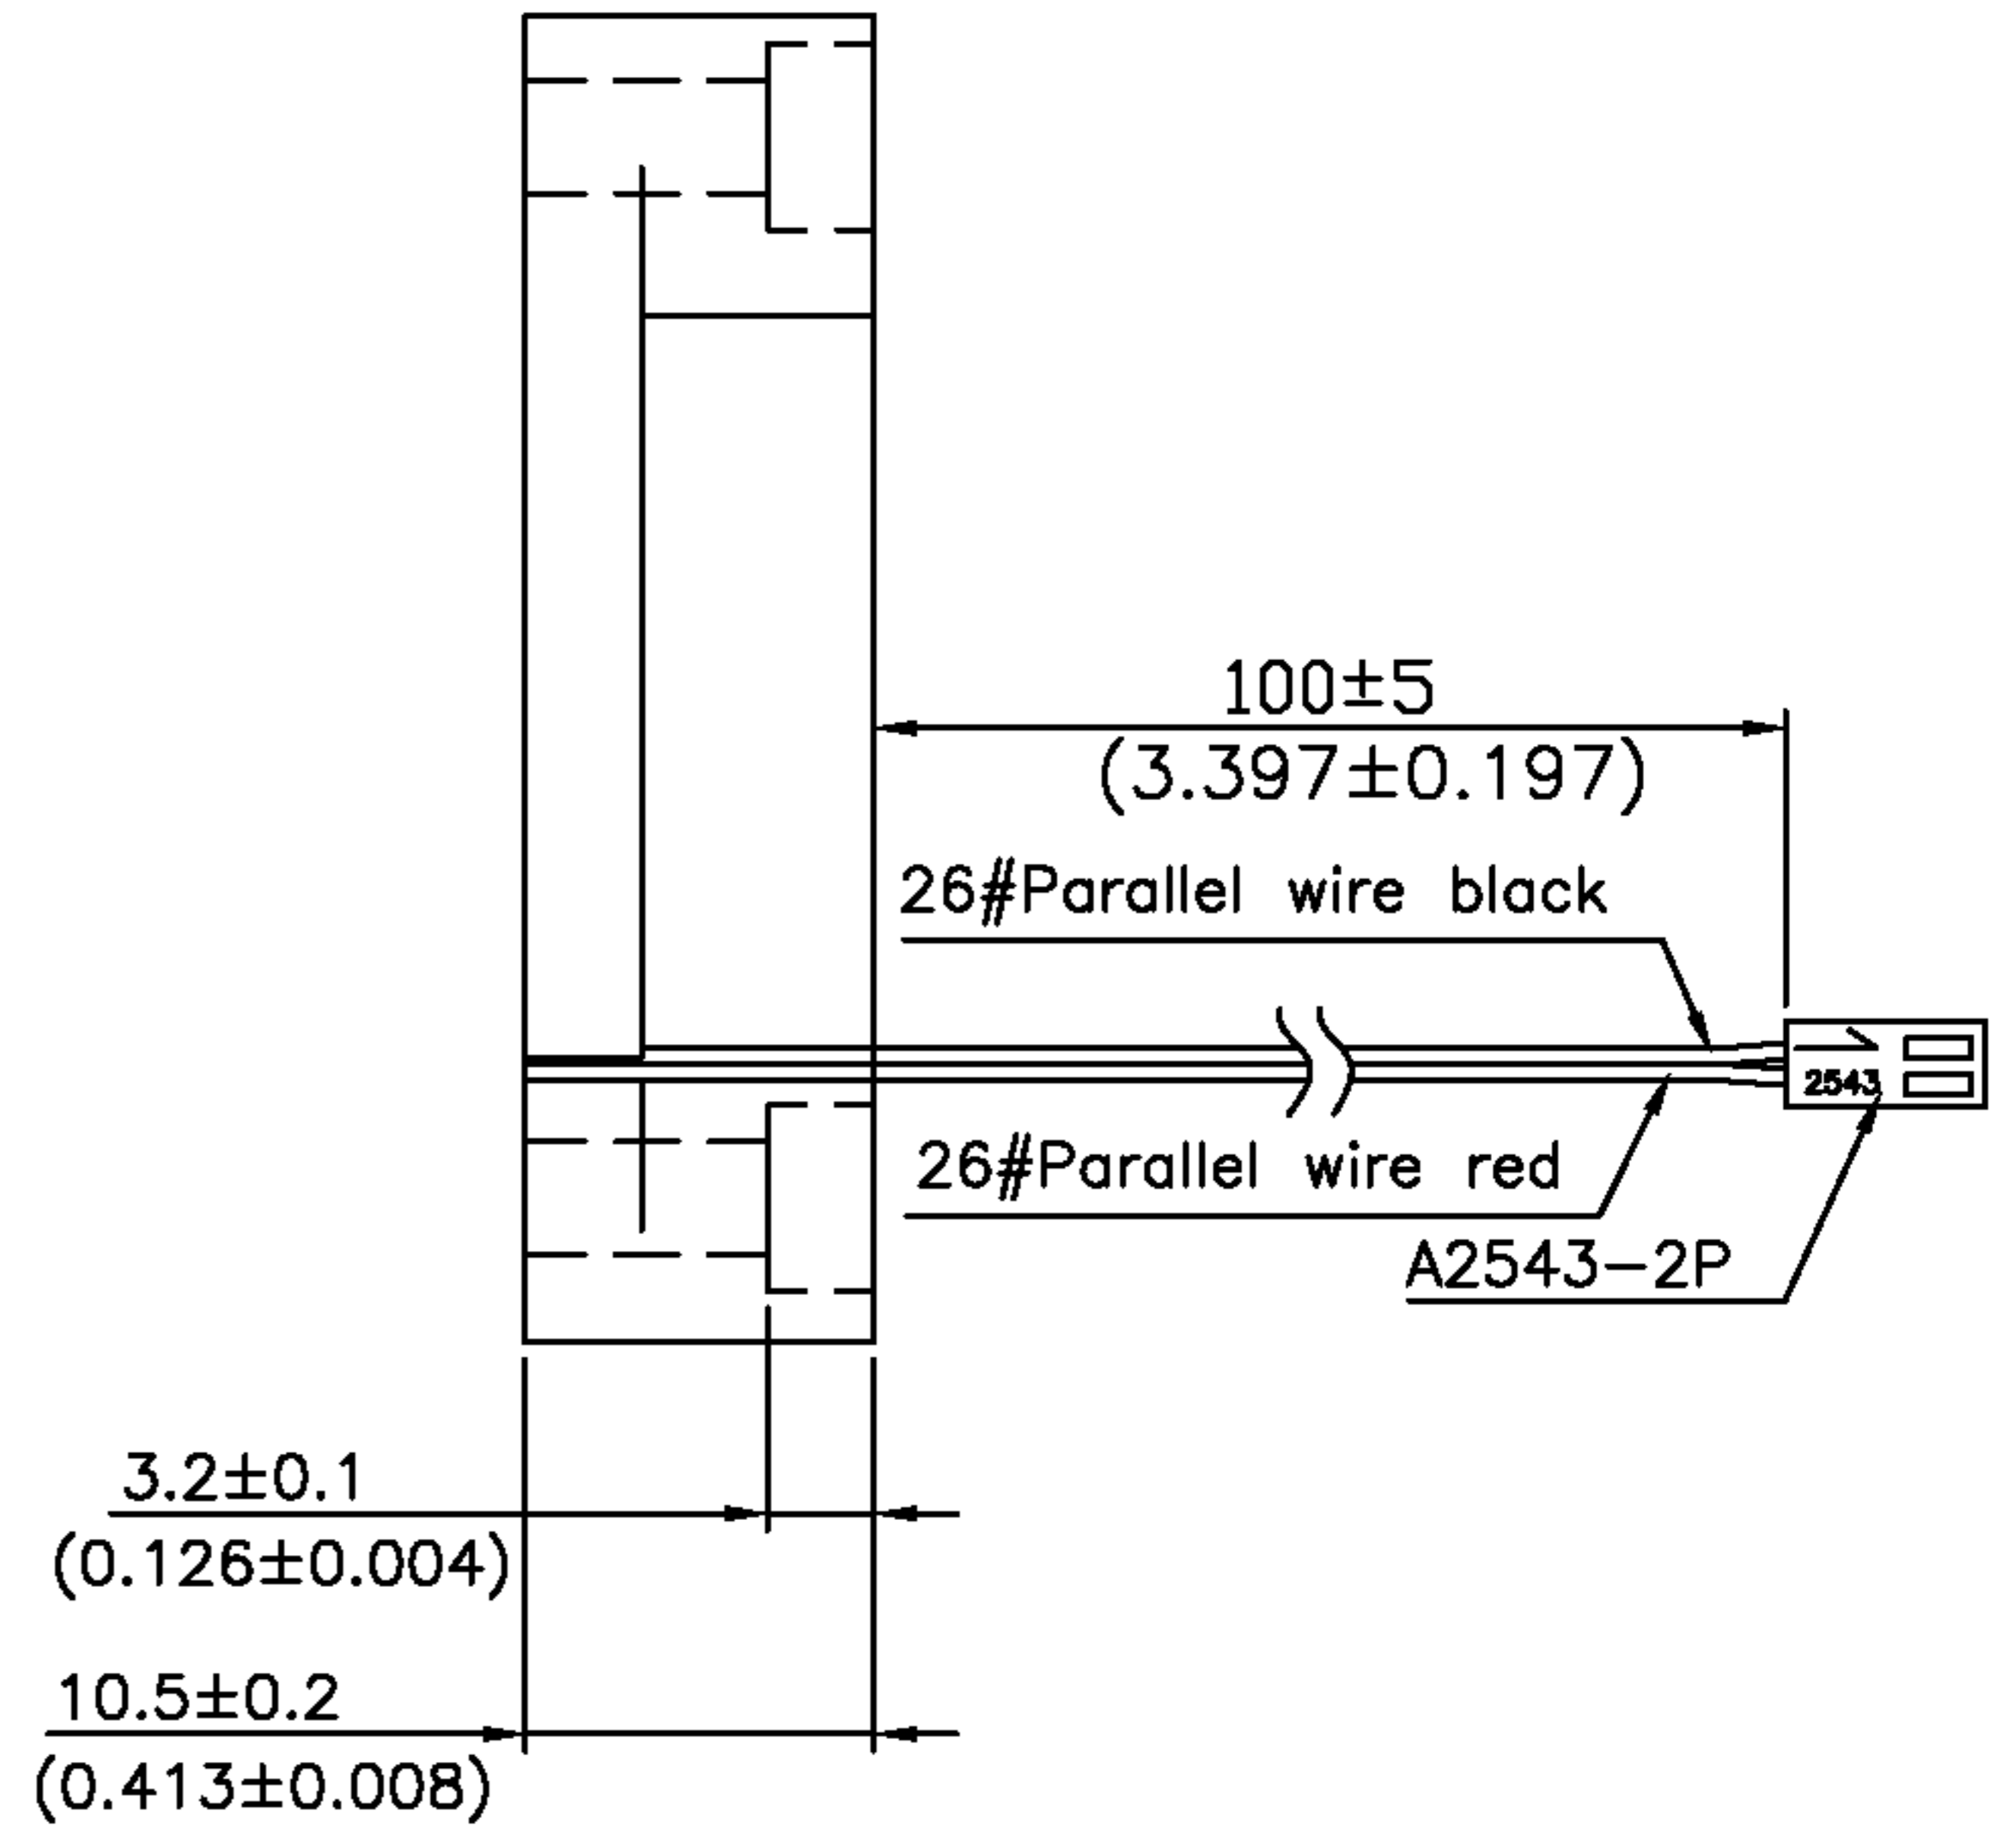

# FECOM

ROTATION

AIR FLOW

UNIT:  $\frac{\text{MM}}{\text{INCH}}$

FECOM P/N: DC-4010  
DC AXIAL FAN 40mm x 40mm