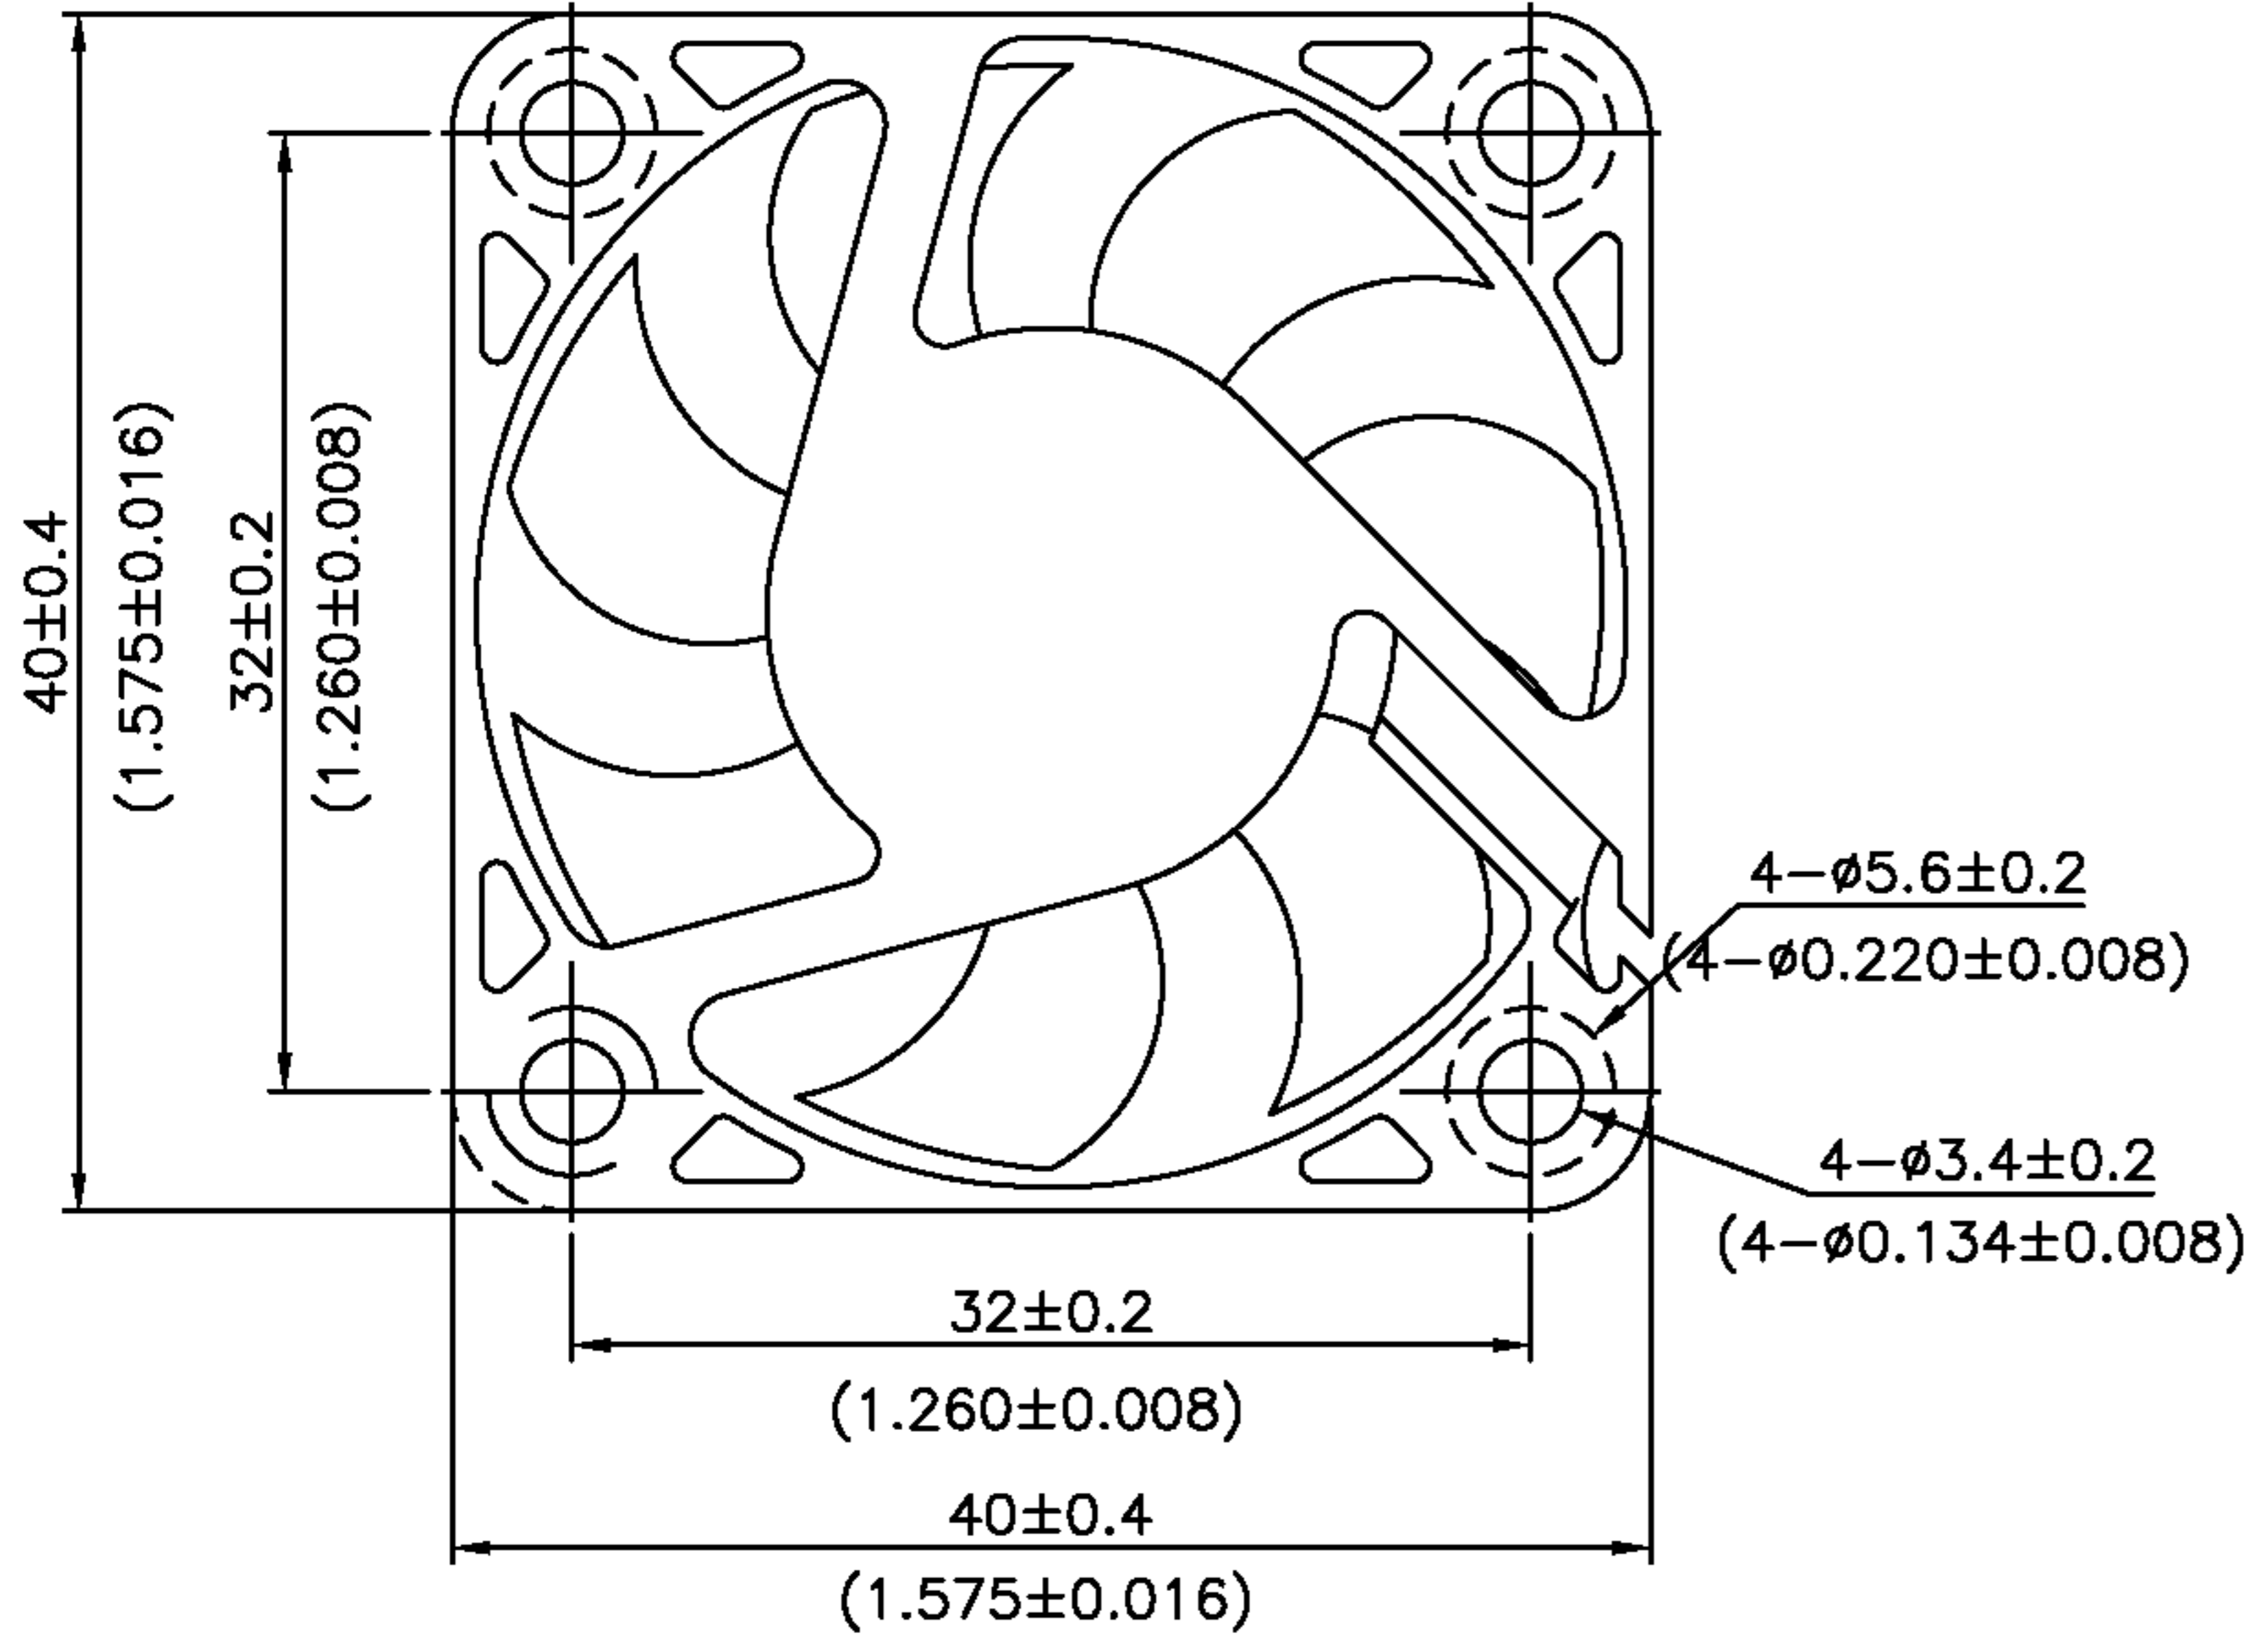

# FECOM

ROTATION

AIR FLOW

UNIT:  $\frac{\text{MM}}{\text{INCH}}$

FECOM P/N: DC-4010  
DC AXIAL FAN 40mm x 40mm