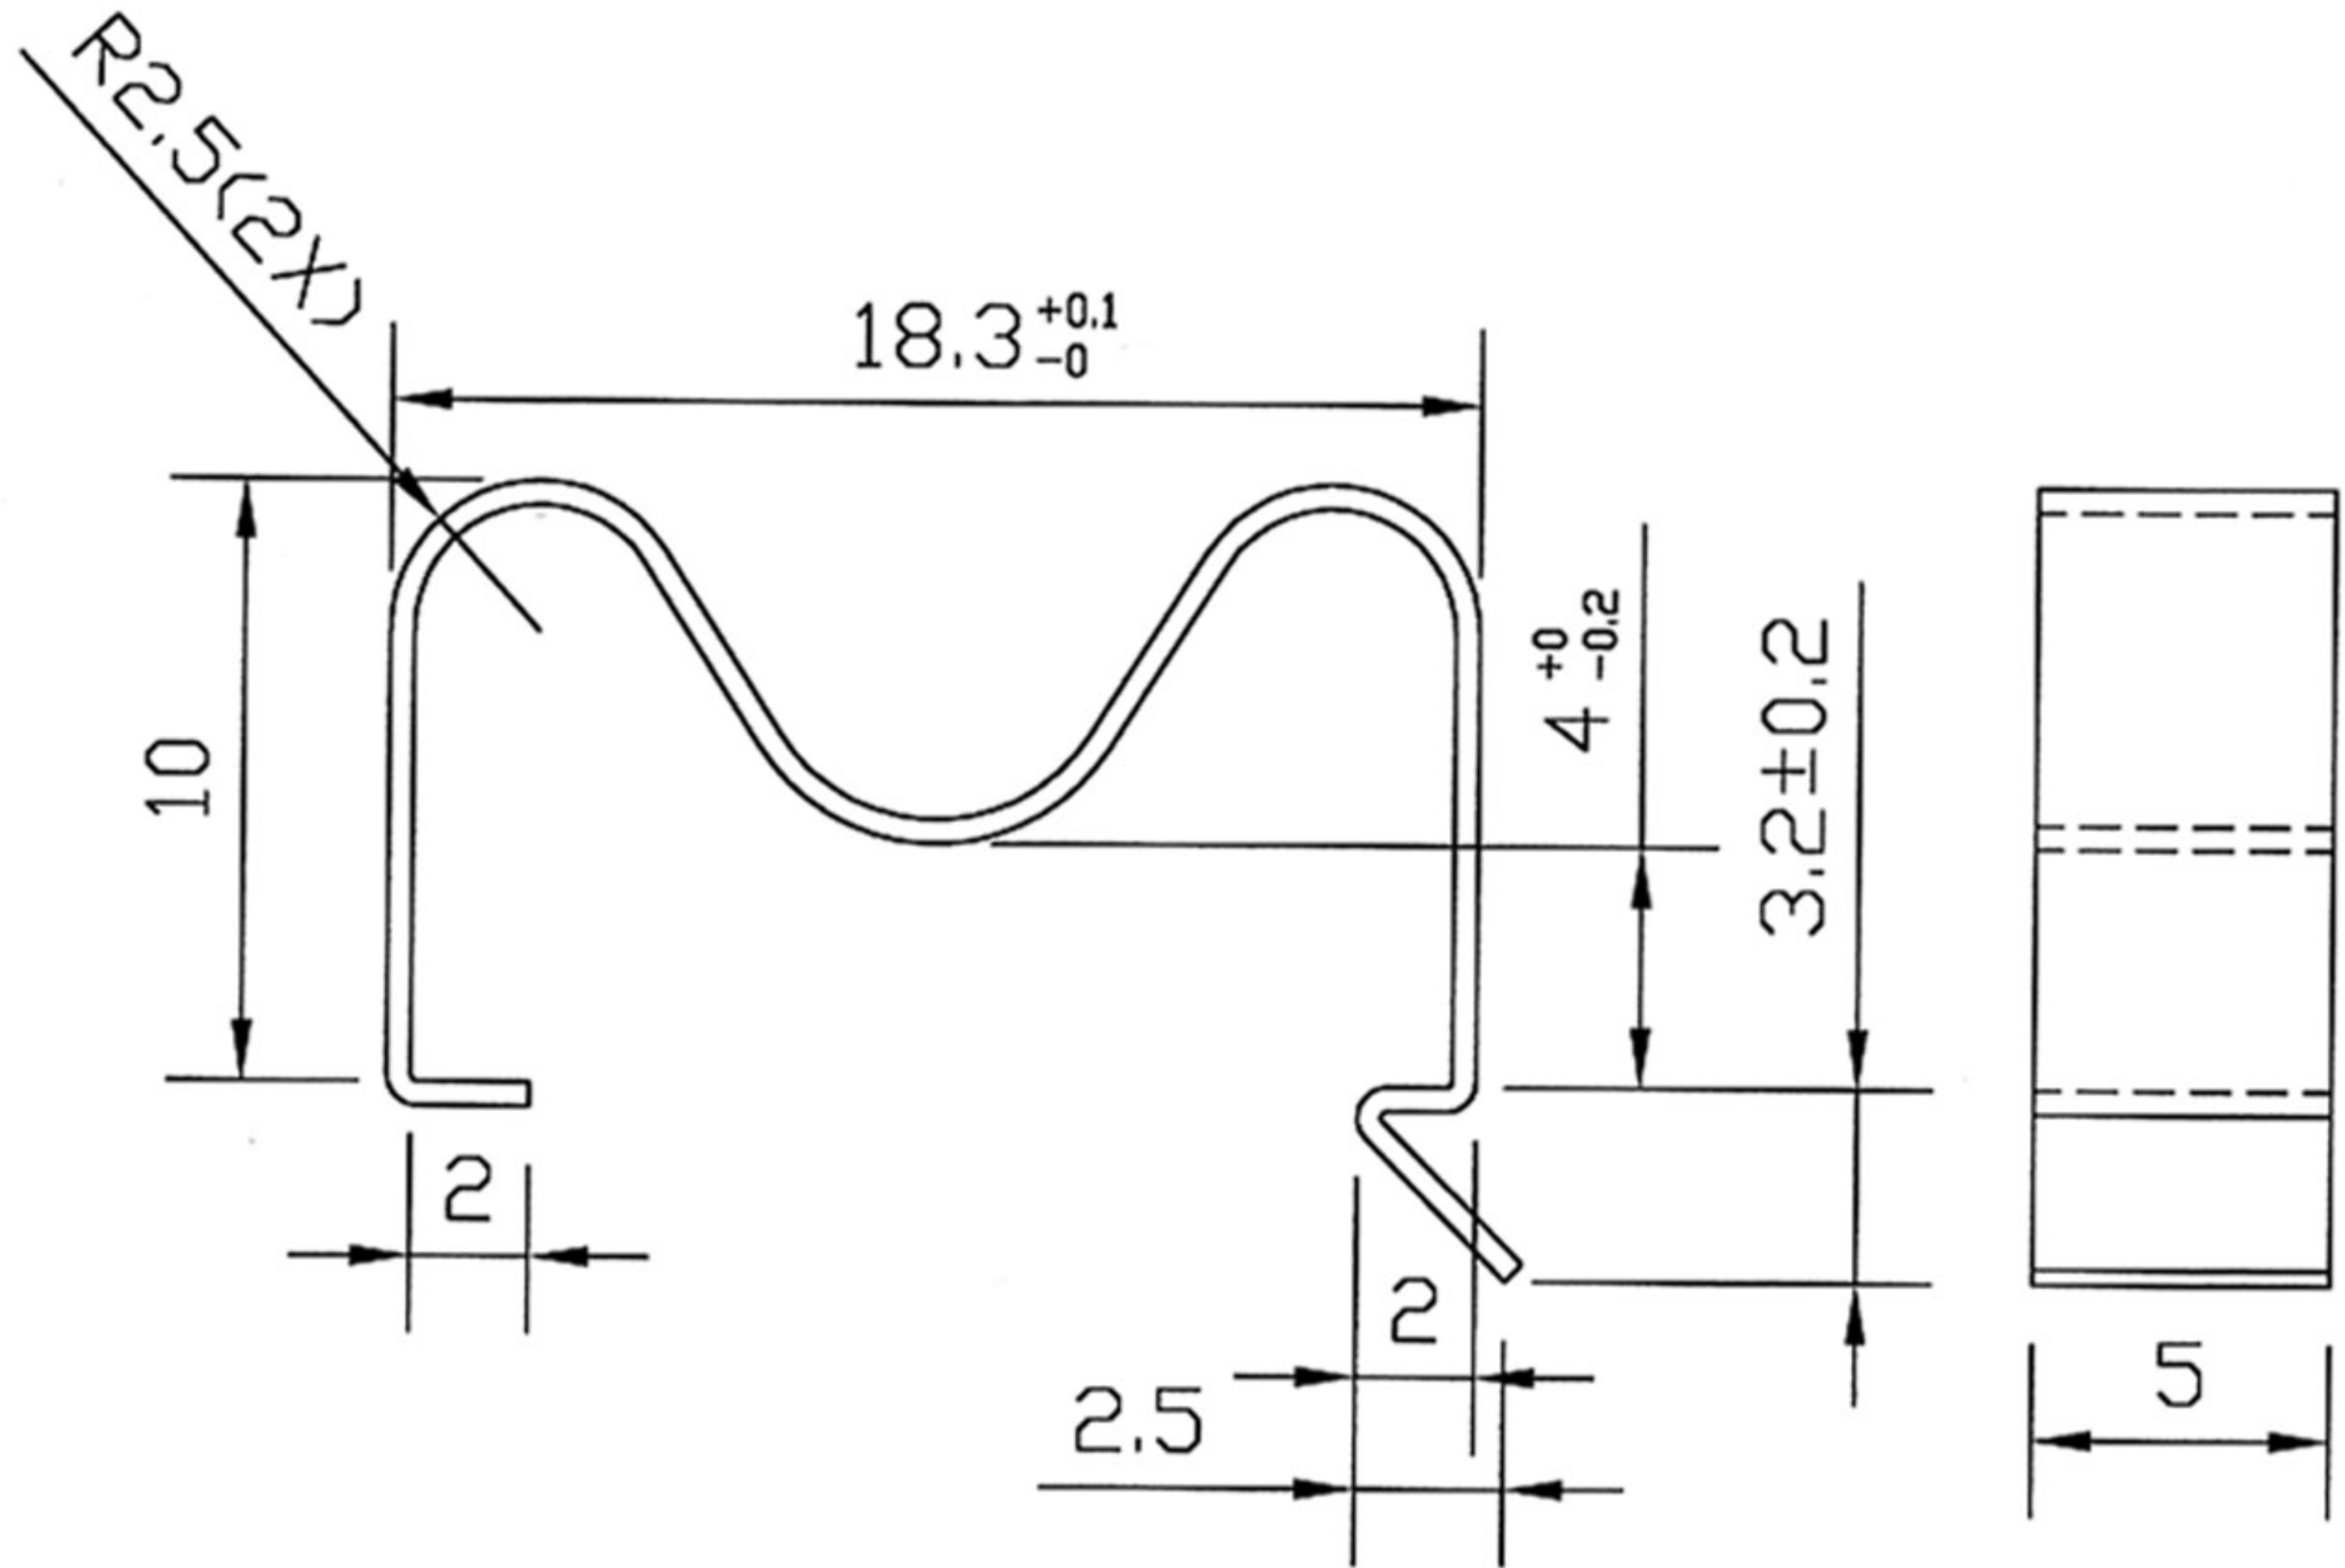

FECOM

THIRD ANGLE
PROJECTION

REMOVE ALL BURRS
& SHARP EDGES

MATERIAL: SUS 301

FINISH: DEGREASED

CLIP

FECOM P/N: FE-MSH-0012